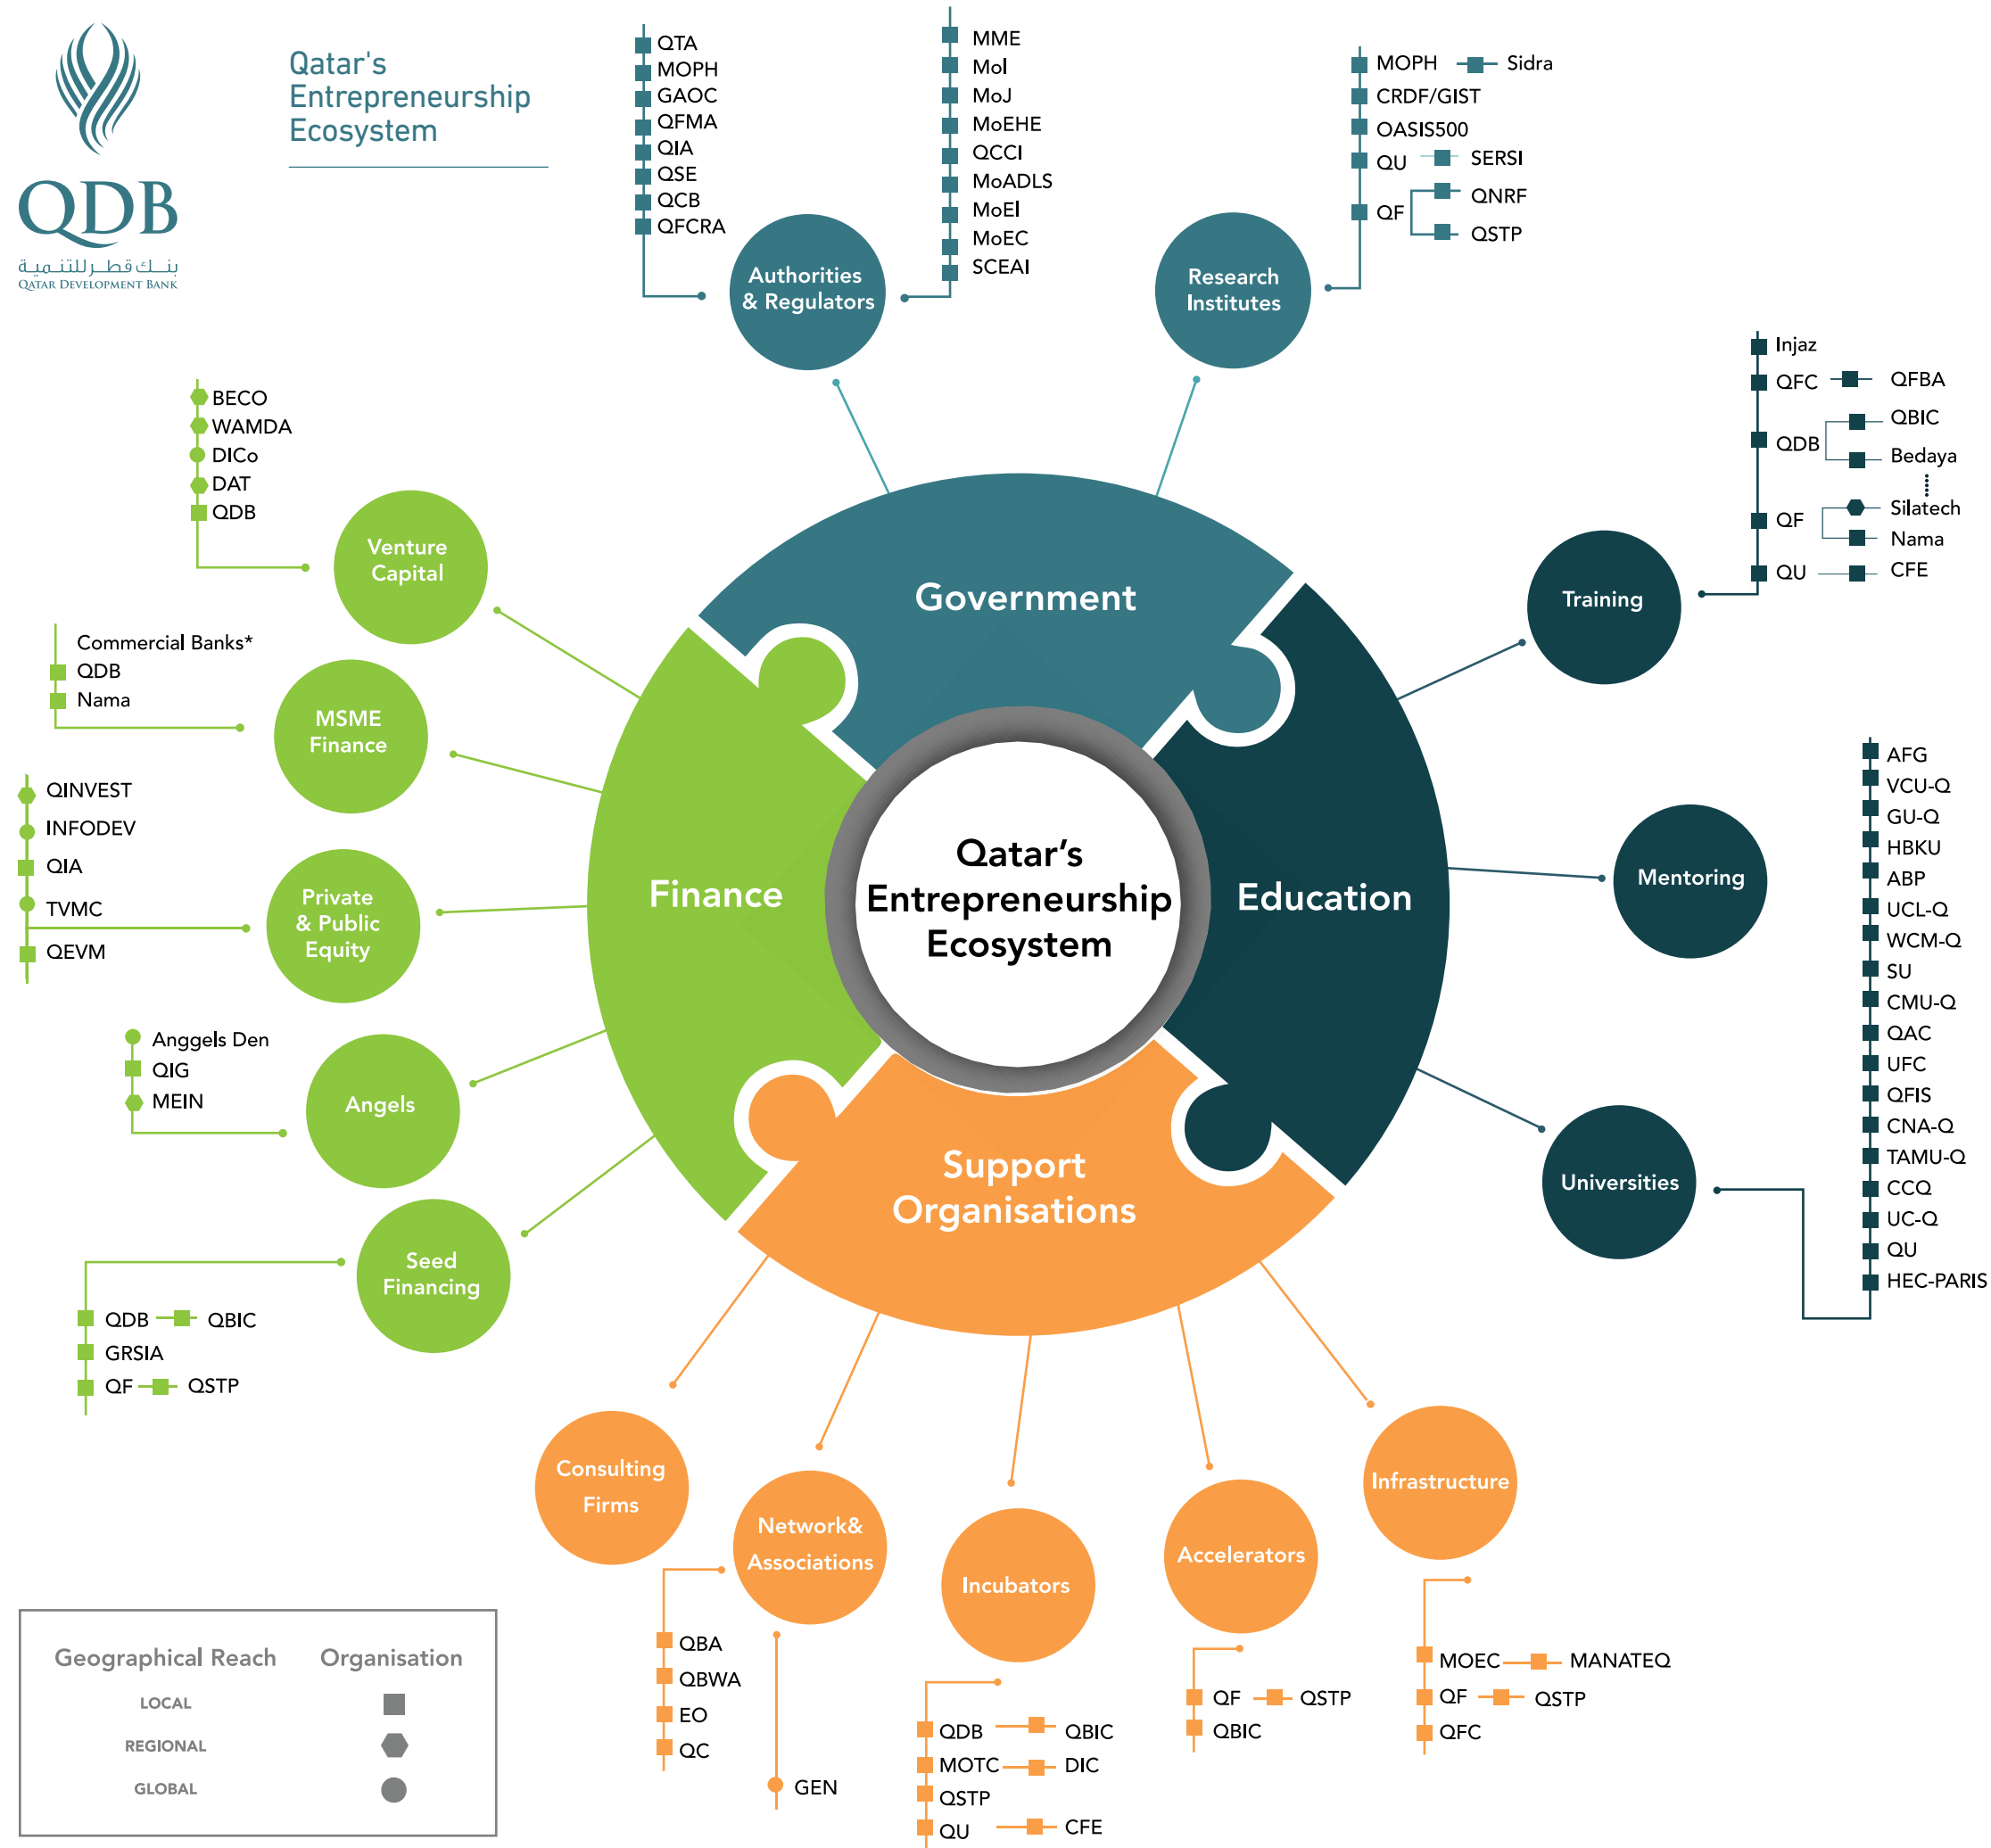

# Qatar's Entrepreneurship Ecosystem

## Government

- QNRF: Qatar National Research Fund
- QSA: Qatar Statistics Authority
- QU: Qatar University
- MoPH: Ministry of Public Health
- MOI: Ministry of Interior
- MME: Ministry of Municipality & Environment
- MoJ: Ministry of Justice
- MoEHE: Ministry of Education & Higher Education
- QCCI: Qatar Chamber of Commerce & Industry
- MoEI: Ministry of Energy & Industry
- SCEAI: Supreme Council for Economic Affairs & Investment
- QF: Qatar Foundation
- QSTP: Qatar Science & Technology Park
- MoEC: Ministry of Economy & Commerce
- MoBT: Ministry of Business & Trade
- QFMA: Qatar Financial Markets Authority
- QIA: Qatar Investments Authority
- QSE: Qatar Stock Exchange
- QCB: Qatar Central Bank
- QFCRA: Qatar Financial Centre Regulatory Authority
- QEVN: Qatar Exchange Venture Market
- QTA: Qatar Tourism Authority
- MOPH: Ministry of Public Health
- GAOC: General Authority Of Customs

## Support Organisations

- MOEC: Ministry of Economy & Commerce
- QF: Qatar Foundation
- QSTP: Qatar Science & Technology Park
- QFC: Qatar Financial Center
- QDB: Qatar Development Bank
- QBIC: Qatar Business Incubation Center
- MoTC: Ministry of Transport & Communication
- DIC: Digital Incubation Center
- QBA: Qatari Businessmen Association
- QBWA: Qatari Businesswomen Association
- CFE: Center for Entrepreneurship
- QC: Qatar Chamber
- EO: Entrepreneur's Organisation

## Finance

- QIG: Qatar Investors Group
- MEIN: Middle East Investment Network
- QDB: Qatar Development Bank
- DAT: Dar Al Tawreeq
- DICO: Draper Investment Company
- TVMC: TVM Capital Healthcare Partners
- QBIC: Qatar Business Incubation Center
- GRSIA: General Retirement & Social Insurance Authority
- QF: Qatar Foundation
- QSTP: Qatar Science & Technology Park
- QIA: Qatar Investment Authority
- \* Includes all banks in Qatar